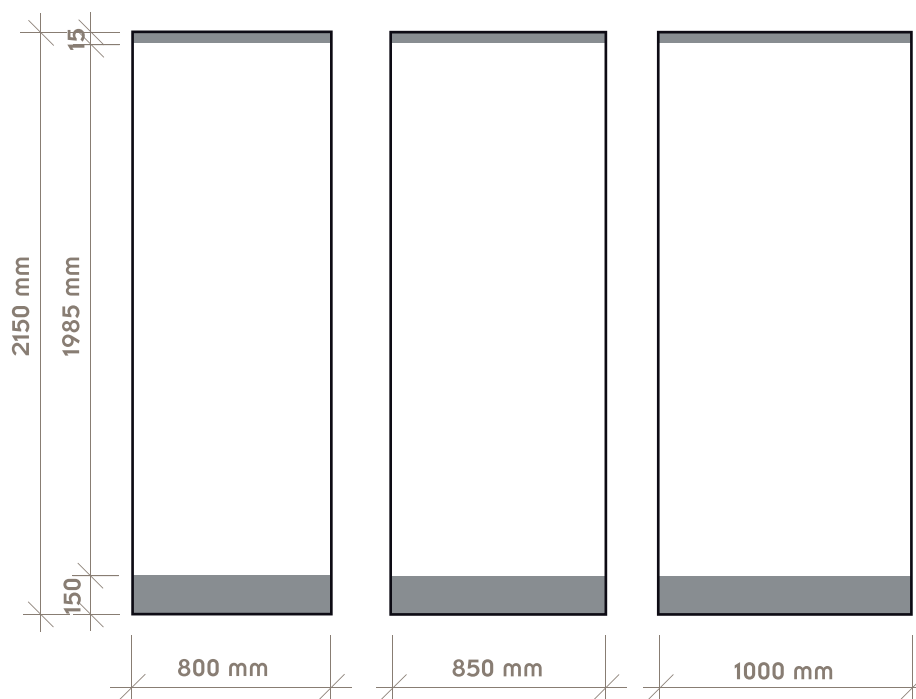

rollup budget8300ru

800 / 850 / 1000

graphic dimensions

■ not visible area