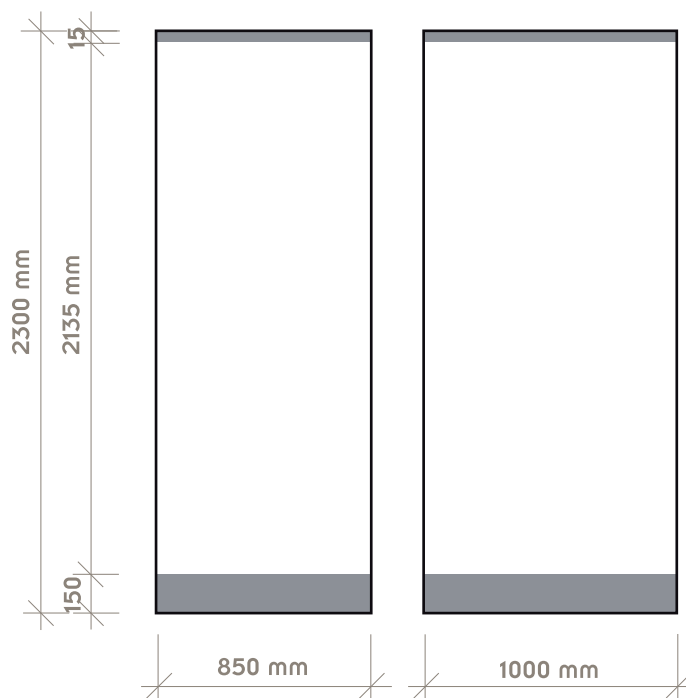

rollup

premium1100ru

850 / 1000

graphic dimensions

■ not visible area