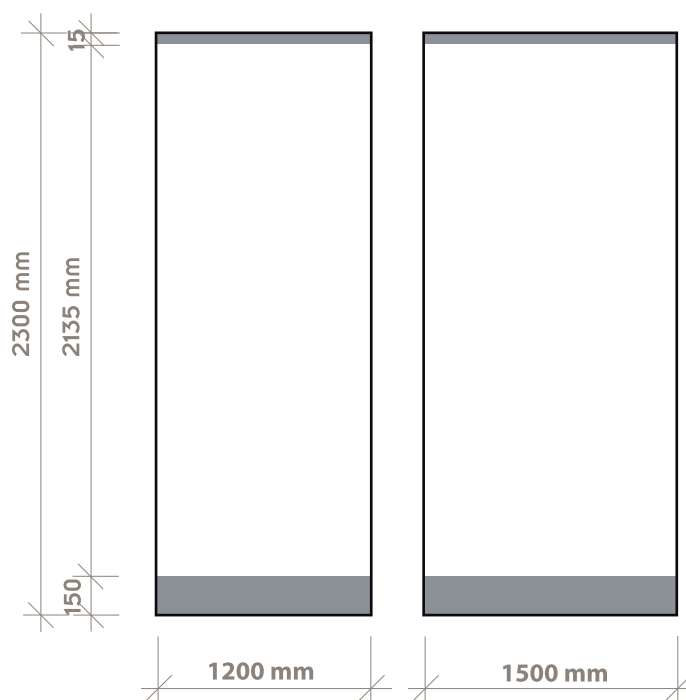

rollup premium1100ru

1200 / 1500

graphic dimensions

■ not visible area